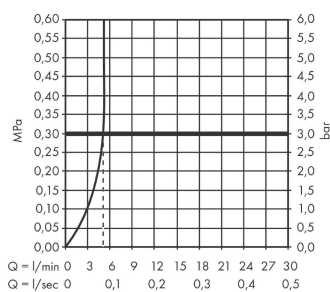

Finoris

Single lever basin mixer for concealed installation wall-mounted with spout 22,8 cm

Surfaces: **Matt Black** Article Number: **76050670**

Description

product features

- consists of: single lever basin mixer for concealed installation wall-mounted, waste set
- projection 228 mm
- spray type: laminar spray
- maximum flow rate at 3 bar: 5 l/min
- ceramic cartridge
- suitable for continuous flow water heaters
- non-closing waste set
- material waste set: metal
- connection type: basic set
- connection dimension: DN15
- handle can be positioned on the right or left, depends on the basic set installation

Technology

Design awards

reddot winner 2021

Product image

Scale drawing

Flowchart

Finoris

Single lever basin mixer for concealed installation wall-mounted with spout 22,8 cm