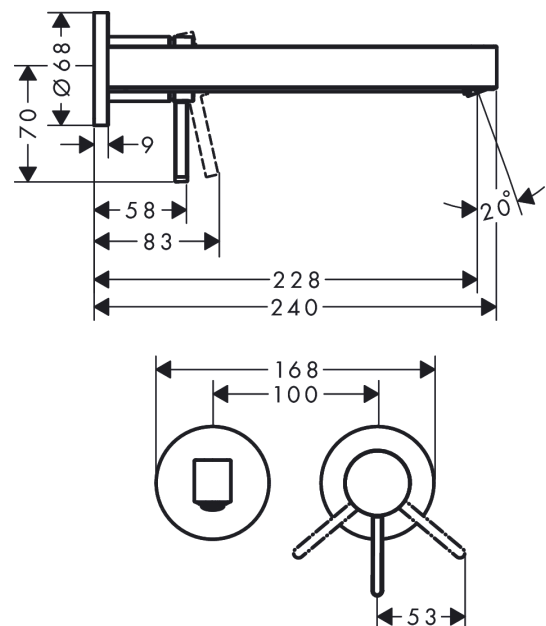

Finoris

Single lever basin mixer for concealed installation wall-mounted with spout 22,8 cm

Surfaces: **Matt Black** Article Number: **76050670**

Description

product features

- consists of: single lever basin mixer for concealed installation wall-mounted, waste set
- projection 228 mm
- spray type: laminar spray
- maximum flow rate at 3 bar: 5 l/min
- ceramic cartridge
- suitable for continuous flow water heaters
- non-closing waste set
- material waste set: metal
- connection type: basic set
- connection dimension: DN15
- handle can be positioned on the right or left, depends on the basic set installation

Technology

Design awards

reddot winner 2021

Product image

Scale drawing

Flowchart

Finoris

Single lever basin mixer for concealed installation wall-mounted with spout 22,8 cm

Surfaces: **Matt Black** Article Number: **76050670**

Exploded Drawing

Year of production: >06/21

Finoris

Single lever basin mixer for concealed installation wall-mounted with spout 22,8 cm

Surfaces: **Matt Black** Article Number: **76050670**

Spare part list

Year of production: >06/21

Pos.	Description	Article Number	Price	PU
1	handle	93986670	-	1
2	hollow set screw M5x5	98446000	-	1
3	sleeve	93989670	-	1
4	escutcheon for handle	93988670	-	1
5	washer	97600000	-	1
6	nut	93141000	-	1
7	O-ring 34x2	98383000	-	1
8	cartridge, assy	93760000	-	1
9	seal	98865000	-	1
10	adapter for cartridge	95634000	-	1
11	O-ring 26x2	98147000	-	1
12	spout 225 mm	93985670	-	1
13	spray former	93973000	-	1
14	special tool	98987000	-	1
15	hollow set screw M5x6	97768000	-	1
16	escutcheon for spout	93987670	-	1
17	connecting thread G½	95626000	-	1
18	O-ring 13x2	98128000	-	1
19	fixing set	97971000	-	1
20	extension set 25 mm for 13622180	31971000	-	1
a	waste	50001670	-	1