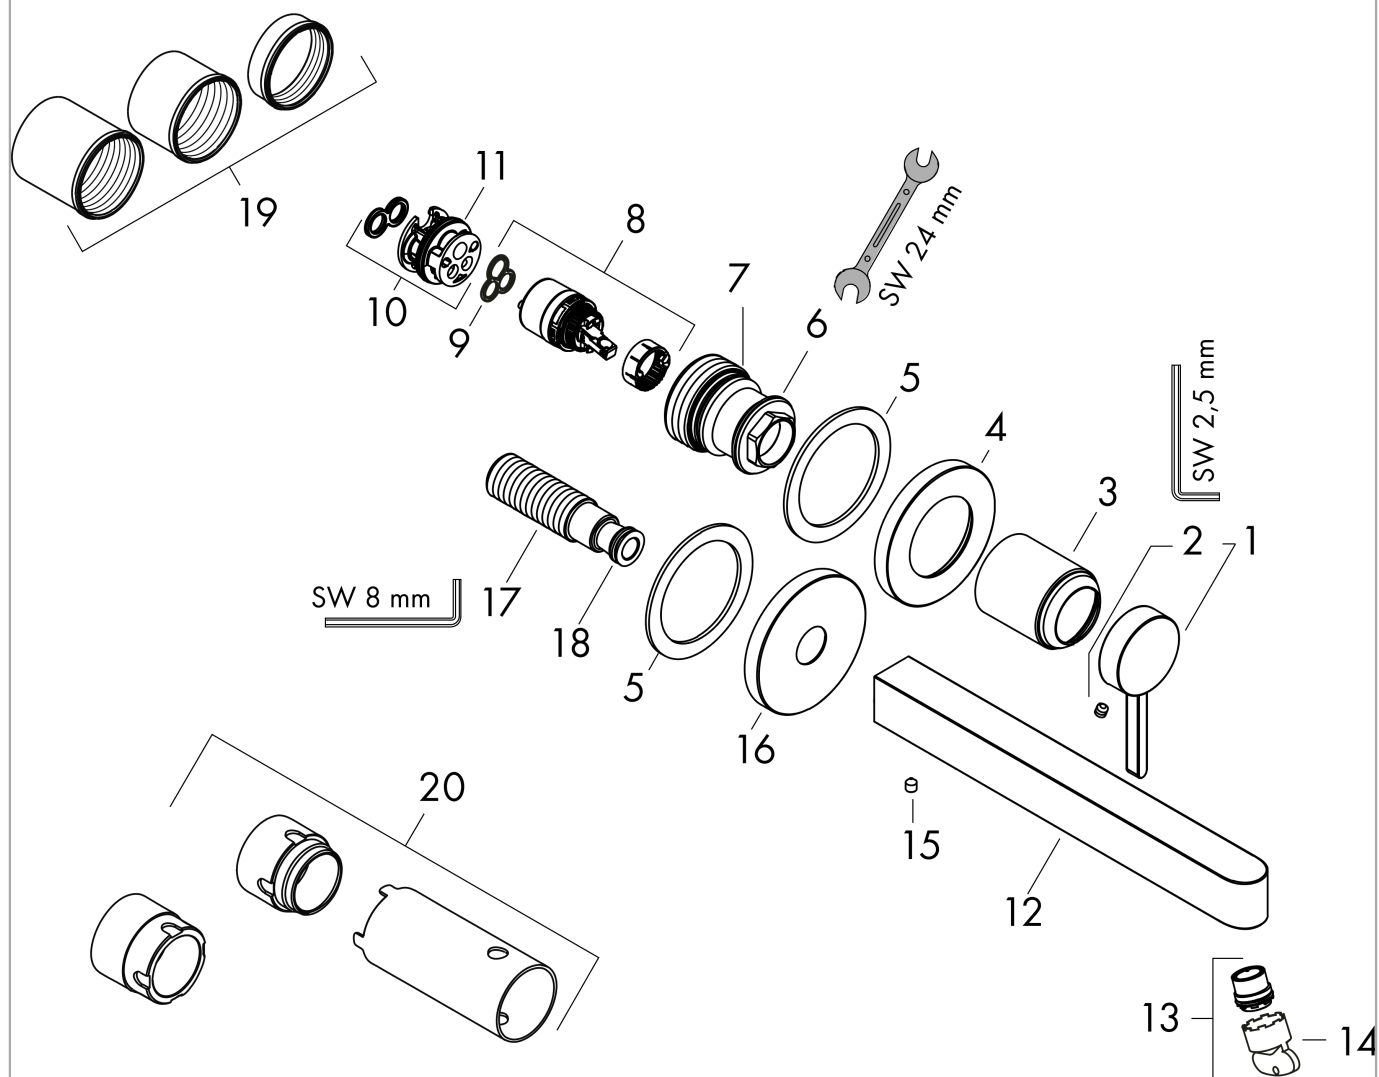

Finoris

Single lever basin mixer for concealed installation wall-mounted with spout 22,8 cm

Surfaces: **Matt Black** Article Number: **76050670**

Description

product features

- consists of: single lever basin mixer for concealed installation wall-mounted, waste set
- projection 228 mm
- spray type: laminar spray
- maximum flow rate at 3 bar: 5 l/min
- ceramic cartridge
- suitable for continuous flow water heaters
- non-closing waste set
- material waste set: metal
- connection type: basic set
- connection dimension: DN15
- handle can be positioned on the right or left, depends on the basic set installation

Technology

Design awards

reddot winner 2021

Product image

Scale drawing

Flowchart

Finoris

Single lever basin mixer for concealed installation wall-mounted with spout 22,8 cm

Surfaces: **Matt Black** Article Number: **76050670**

Exploded Drawing

Year of production: >06/21

Finoris

Single lever basin mixer for concealed installation wall-mounted with spout 22,8 cm

Surfaces: **Matt Black** Article Number: **76050670**

Spare part list

Year of production: >06/21

Pos.	Description	Article Number	Price	PU
1	handle	93986670	-	1
2	hollow set screw M5x5	98446000	-	1
3	sleeve	93989670	-	1
4	escutcheon for handle	93988670	-	1
5	washer	97600000	-	1
6	nut	93141000	-	1
7	O-ring 34x2	98383000	-	1
8	cartridge, assy	93760000	-	1
9	seal	98865000	-	1
10	adapter for cartridge	95634000	-	1
11	O-ring 26x2	98147000	-	1
12	spout 225 mm	93985670	-	1
13	spray former	93973000	-	1
14	special tool	98987000	-	1
15	hollow set screw M5x6	97768000	-	1
16	escutcheon for spout	93987670	-	1
17	connecting thread G½	95626000	-	1
18	O-ring 13x2	98128000	-	1
19	fixing set	97971000	-	1
20	extension set 25 mm for 13622180	31971000	-	1
a	waste	50001670	-	1